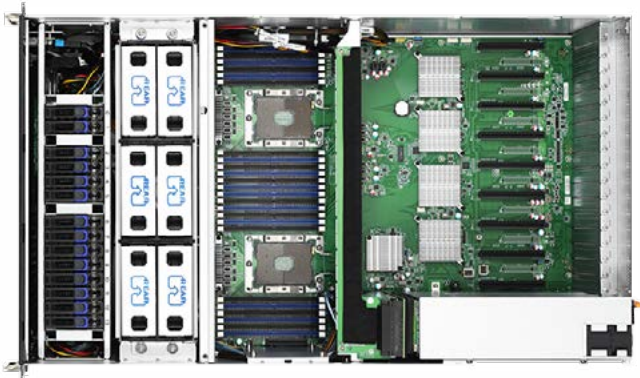

### Best Suited for HPC, Rendering and Virtualization Workloads

Product Number	NVIDIA Card	Max. Cards	Compute Power	Compute Precision	PNY Professional Services
PNYSRA4880V100-101	Tesla V100 16/32GB	8	★★★★★★	★★★★★★	<b>Optional for 1- or 3-year SLA</b> (service plan includes: Advance RMA, On-Site Maintenance and Remote Technical Support)
PNYSRA48X000T4-101	Tesla T4 16GB	16	★★★★	★★★★	
PNYSRA48800P40-101	Tesla P40 24GB	8	★★★★★	★★★★	
PNYSRA488RTX8K-101	Quadro RTX8000	8	★★★★★	★★★★★	
PNYSRA488RTX6K-101	Quadro RTX6000	8	★★★★★	★★★★★	

#### FEATURES

- Hot-Swap Redundant PSU's & Hot-Swap Redundant System Fans
- Onboard SATA RAID 0/1/5/10 (Intel RSTe)
- PLX PCIe Switch Topology
- License-free management firmware
- AMI MegaRAC<sup>®</sup> SP-X SoC for IPMI:
  - User-friendly Graphics User Interface
  - Users control
  - Services settings & Sessions control
  - LDAP settings
  - Power control & voltages, fans and temperatures monitoring
  - Events management (platform events, trap settings, email settings)
  - Serial Over LAN
  - vKVM & vMedia (launch, configuration)

#### SPECIFICATIONS

- Form Factor & Dimensions: 4U, 770 x 438 x 176 (D x W x H, mm)
- Supported CPU: 2 x Intel<sup>®</sup> Xeon<sup>®</sup> Scalable Skylake / Cascade Lake Platinum/Gold/Silver/Bronze Family Processors (up to 205 TDP)
- Socket & Chipset: 2 x LGA 3647, Intel<sup>®</sup> C621
- Memory Capacity: 24 x DDR4 2666MHz/2933MHz ECC RDIMM / LRDIMM slots
- Storage Capacity: 14 x 2.5" SATA3/SAS3 hot-swap drive bays (with optional support for 4 x NVMe U.2 drives or 4 x 3.5" drives)
- Network Controller: 2 x 10GbE LAN ports (Intel<sup>®</sup> X550-AT2) + 1 x GbE LAN port dedicated for IPMI (Realtek<sup>®</sup> RTL8211E)
- Expansion Slots: 9 x PCIe Gen3 x16 slots + 2 x PCIe Gen3 x8 proprietary mezzanine slots (for storage controller, NIC)
- Front/Back I/Os: 2 x USB 3.0, 1 x VGA, 1 x Serial, 3 x RJ45
- System Cooling: 5+1 x hot-swappable 12cm system fans
- Power Supply: 2+1 x 1600W redundant PSU (80 PLUS Platinum)